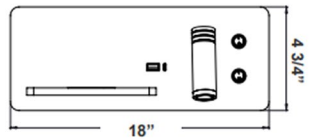

Horizontal Bedside Reading Lamps with Backlight

A.

18"(W) x 4 3/4"(H) x 4 1/3"(D)

B.

18"(W) x 4 3/4"(H) x 4 1/3"(D)

Wattage

50W Max.
Light: 10W
USB: 20W
Wireless Charger: 15W

Voltage Input

120V AC 50/60Hz

Efficacy

50 LPW

Finish

Die-cast Aluminum Powder-Coated
White / Black

Color Temperatures

Features

Catalog No.	Fig.
BRL-SHR-WCH-WH	A.
BRL-SHR-WCH-BK	B.