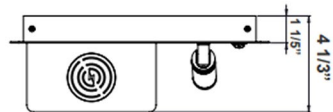

Horizontal Bedside Reading Lamps with Backlight

A.

18"(W) x 4 3/4"(H) x 4 1/3"(D)

B.

18"(W) x 4 3/4"(H) x 4 1/3"(D)

Wattage

50W Max.
Light: 10W
USB: 20W
Wireless Charger: 15W

Voltage Input

120V AC 50/60Hz

Efficacy

50 LPW

Finish

Die-cast Aluminum Powder-Coated
White / Black

Color Temperatures

Features

Catalog No.	Fig.
BRL-SHR-WCH-WH	A.
BRL-SHR-WCH-BK	B.