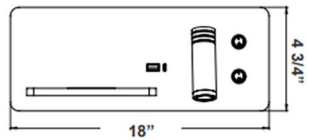

Horizontal Bedside Reading Lamps with Backlight

A.

18"(W) x 4 3/4"(H) x 4 1/3"(D)

B.

18"(W) x 4 3/4"(H) x 4 1/3"(D)

Wattage

50W Max.
Light: 10W
USB: 20W
Wireless Charger: 15W

Voltage Input

120V AC 50/60Hz

Efficacy

50 LPW

Finish

Die-cast Aluminum Powder-Coated
White / Black

Color Temperatures

Features

Catalog No.	Fig.
BRL-SHR-WCH-WH	A.
BRL-SHR-WCH-BK	B.