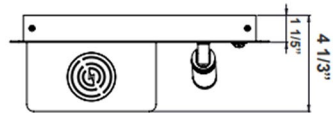

Horizontal Bedside Reading Lamps with Backlight

A.

18"(W) x 4 3/4"(H) x 4 1/3"(D)

B.

18"(W) x 4 3/4"(H) x 4 1/3"(D)

Wattage

50W Max.
Light: 10W
USB: 20W
Wireless Charger: 15W

Voltage Input

120V AC 50/60Hz

Efficacy

50 LPW

Finish

Die-cast Aluminum Powder-Coated
White / Black

Color Temperatures

Features

Catalog No.	Fig.
BRL-SHR-WCH-WH	A.
BRL-SHR-WCH-BK	B.